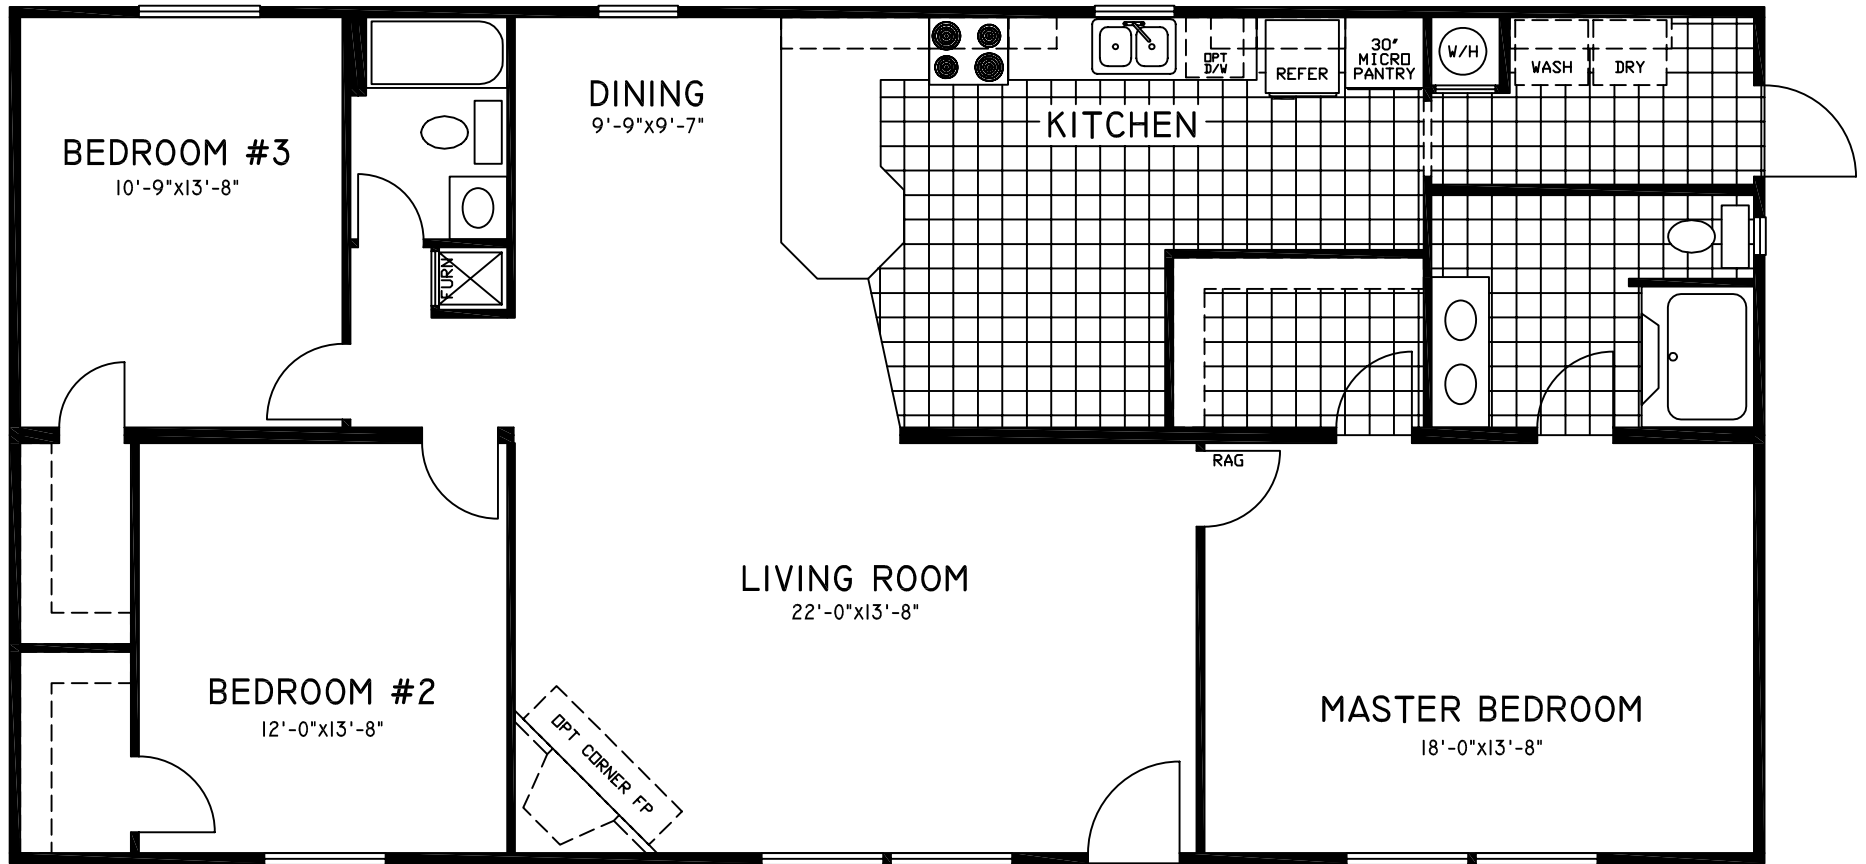

OPT. PATIO DOOR

"TOPAZ"
MODEL 2104
28x60
3 BR-2 BA
APPROX 1530 SF

CAPPAERT MFG HOUSING
VICKSBURG, MISS

| SCALE | REVISIONS | BY | DATE |
|-------|-----------|----|---------|
| DATE | | | |
| DRN | CKD | | |
| AP'VD | | | |
| TITLE | BROCHURE | | NO #### |