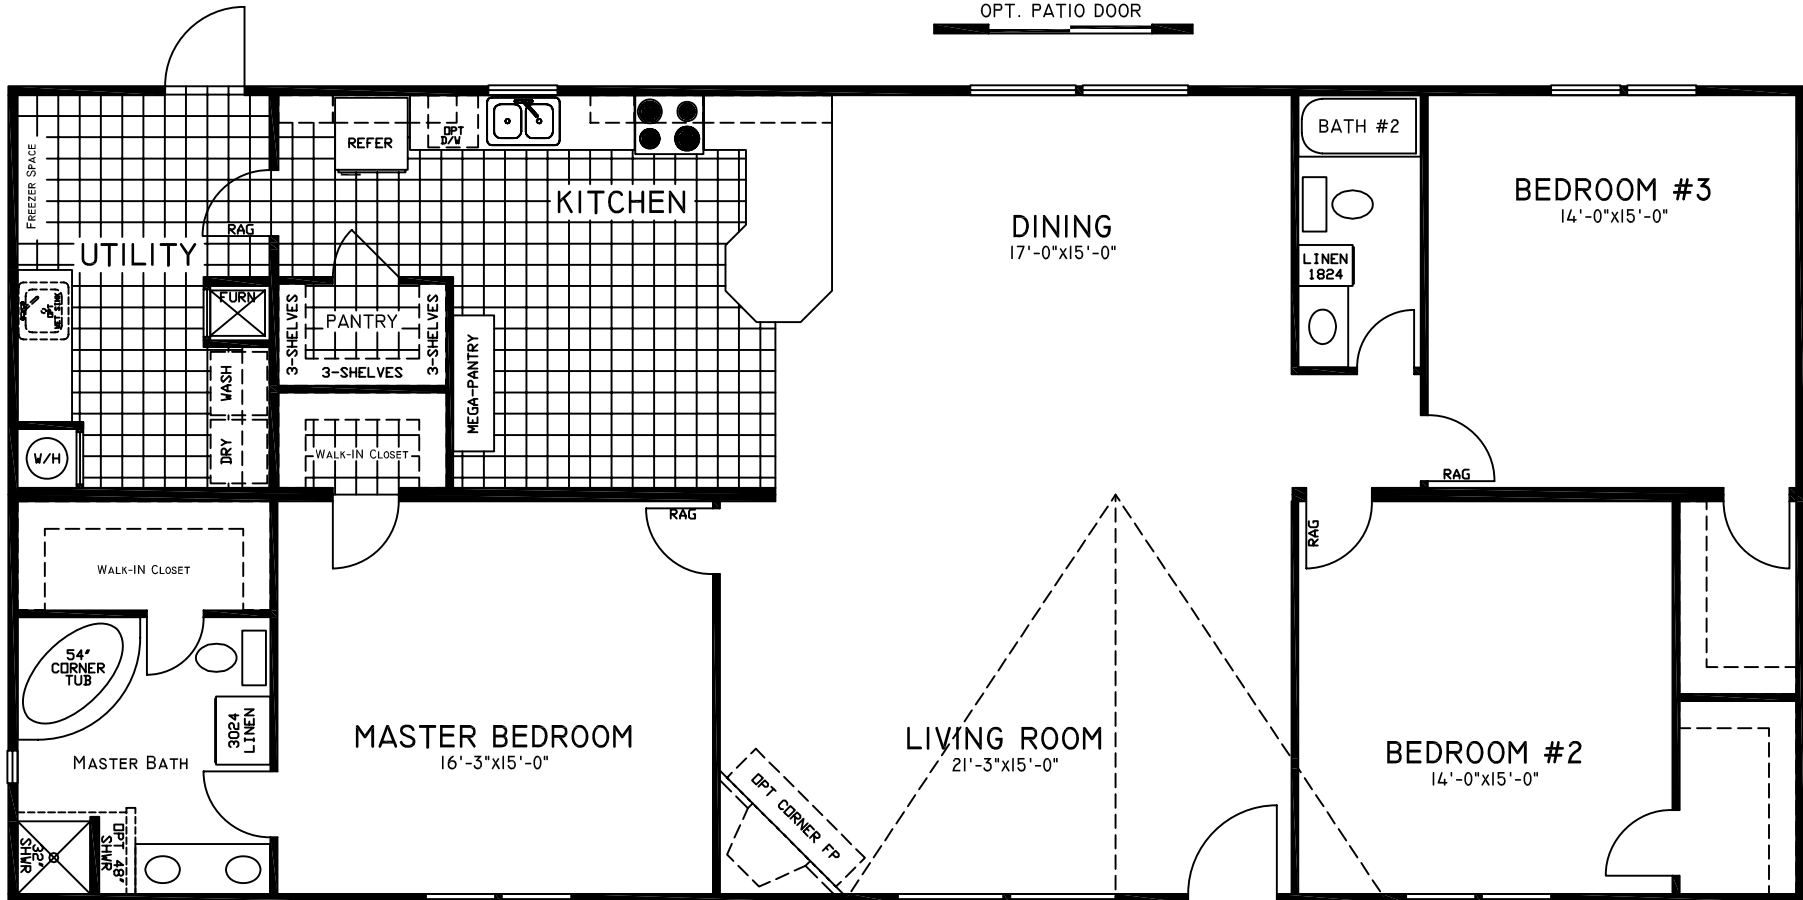

OPT. PATIO DOOR

"ONYX"
 MODEL 3207
 32x70
 3 BR-2 BA
 APPROX 1980 SF

CAPPAERT MFG HOUSING VICKSBURG, MISS			
SCALE	REVISIONS	BY	DATE
DATE			
DR'N	CKD		
APP'VD			
TITLE	NO		
BROCHURE	#####		