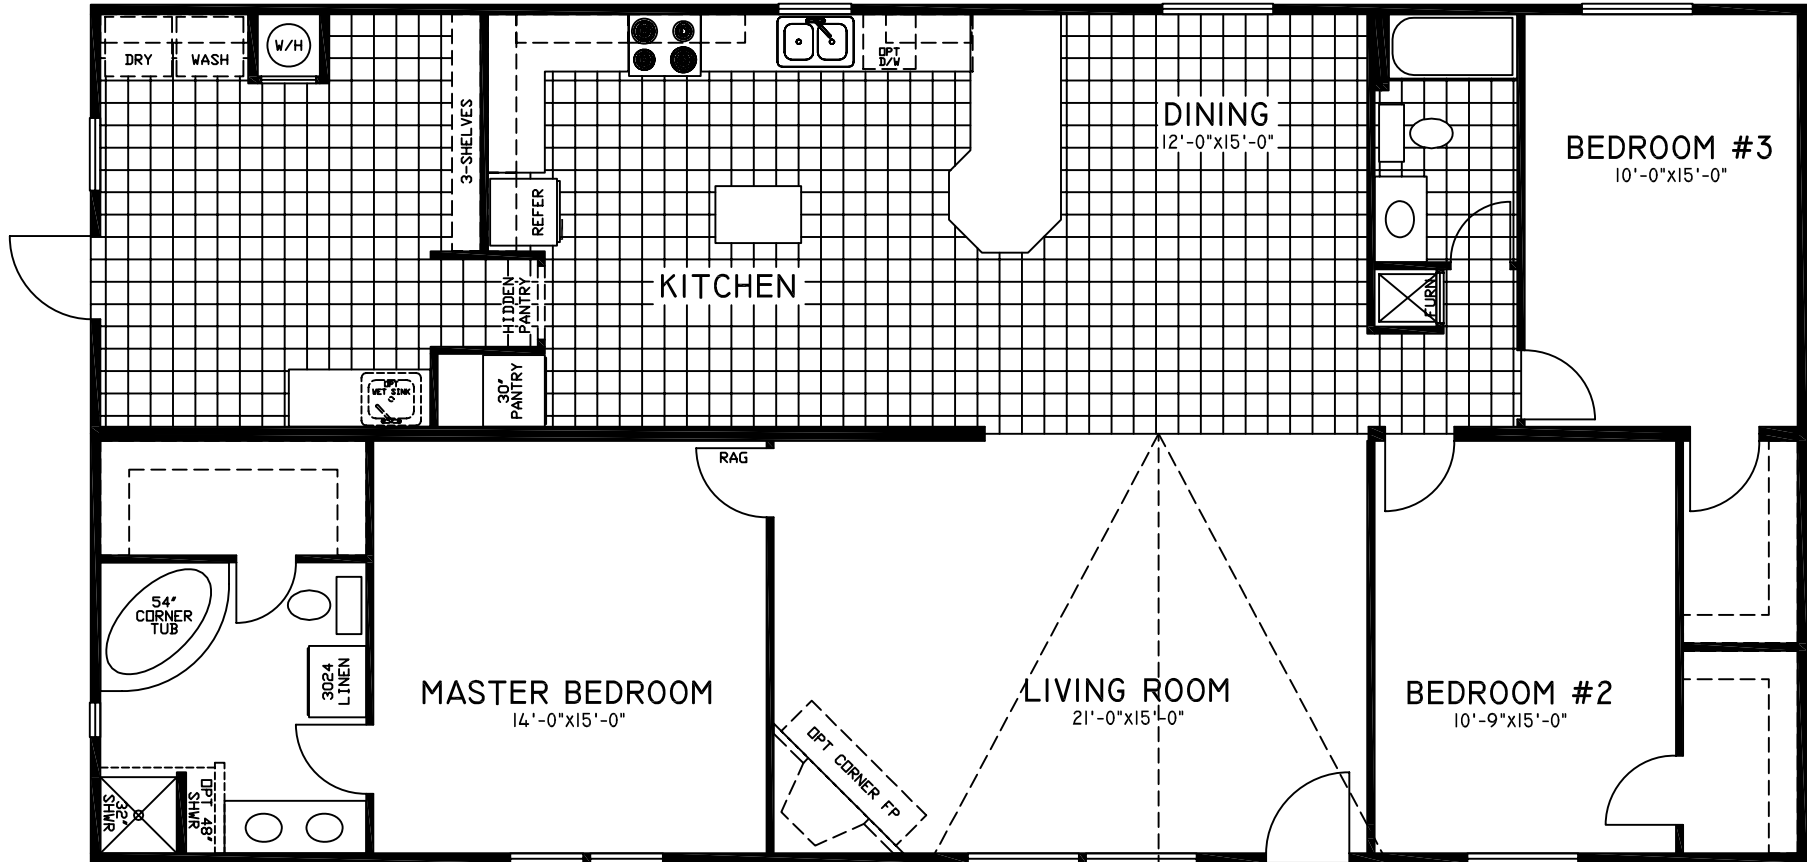

OPT. PATIO DOOR

"ONYX"  
MODEL 3204  
32x64  
3 BR-2 BA  
APPROX 1800 SF

CAPPAERT MFG HOUSING  
VICKSBURG, MISS

SCALE	REVISIONS	BY	DATE
DATE			
DRN CKD			
AP'VD			
TITLE	BROCHURE		NO ####