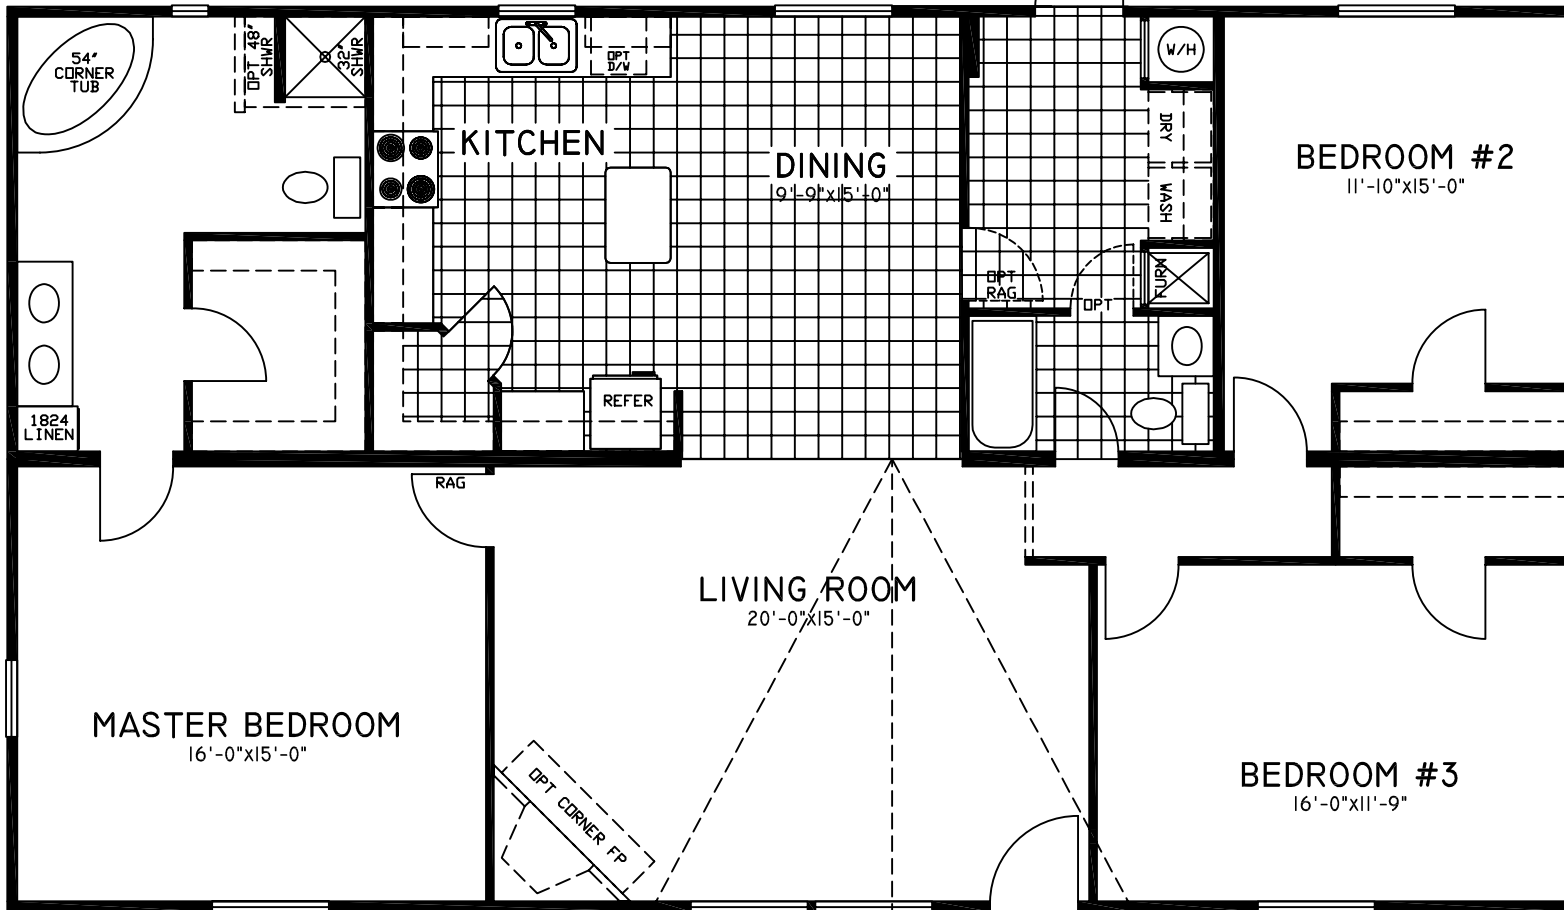

OPT. PATIO DOOR

MODEL 3203 W/OPT 4BR

"ONYX"
MODEL 3203
32x56
3 BR-2 BA
APPROX 1560 SF

CAPPAERT MFG HOUSING
VICKSBURG, MISS

SCALE	REVISIONS		BY	DATE
DATE	DRN	CKD		
AP'VD				
TITLE	BROCHURE		NO	#####