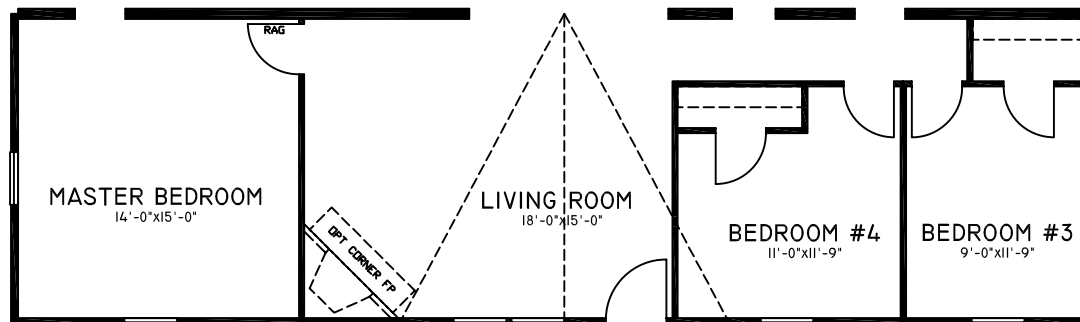

OPT. PATIO DOOR

MODEL 3203 W/OPT 4BR

"ONYX"
MODEL 3203
32x56
3 BR-2 BA
APPROX 1560 SF

CAPPAERT MFG HOUSING
VICKSBURG, MISS

SCALE	REVISIONS		BY	DATE
DATE	DRN	CKD		
AP'VD				
TITLE	BROCHURE		NO	#####