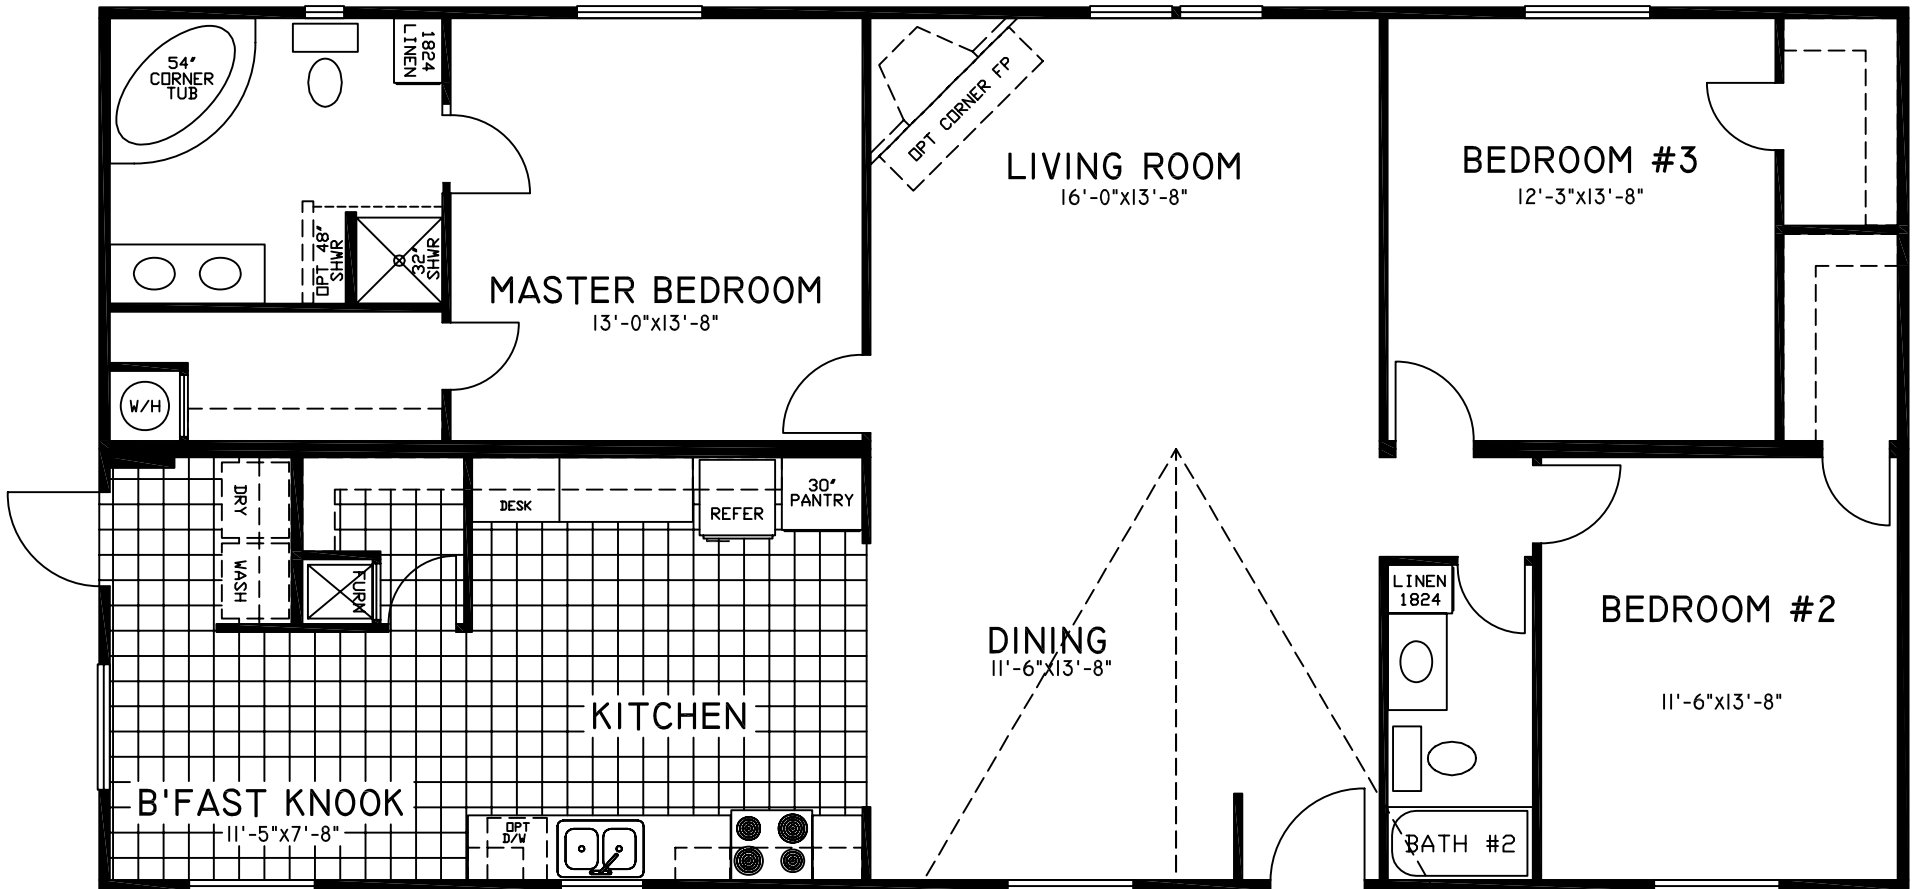

OPT. PATIO DOOR

"ONYX"
MODEL 3103
28x60
3 BR-2 BA
APPROX 1531 SF

CAPPAERT MFG HOUSING
VICKSBURG, MISS

SCALE	REVISIONS	BY	DATE
DATE			
DRN	CKD		
AP'VD			
TITLE	BROCHURE		NO #####