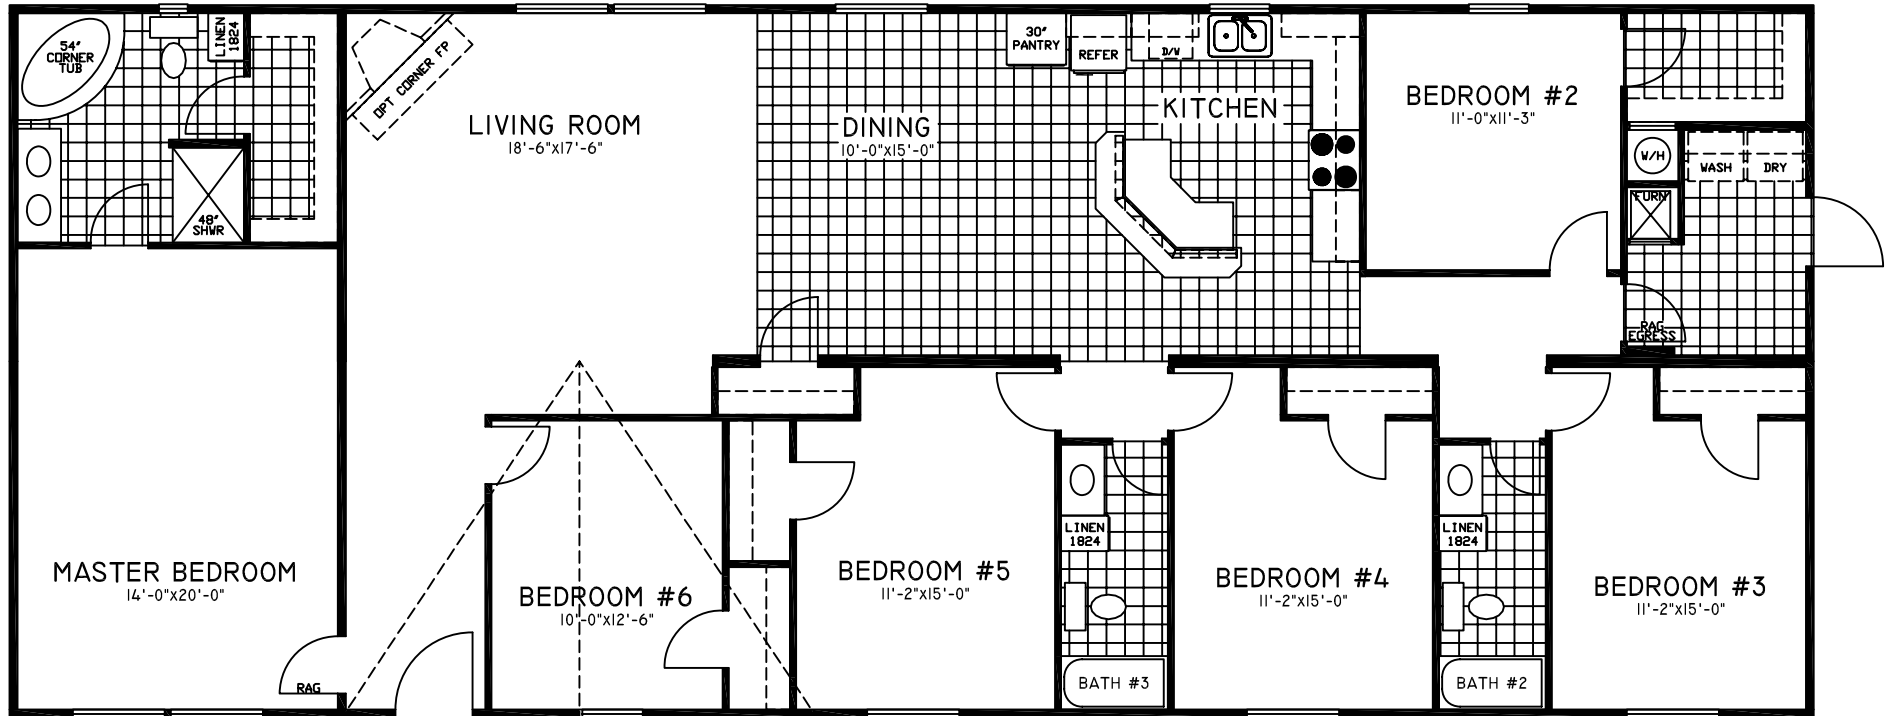

OPT. PATIO DOOR

"EMERALD"
 MODEL 4204
 32x80
 6 BR-3 BA
 APPROX 2280 SF

CAPPAERT MFG HOUSING
 VICKSBURG, MISS

SCALE	REVISIONS	BY	DATE
DATE			
DRN	CKD		
AP/VD			
TITLE	BROCHURE		NO #####