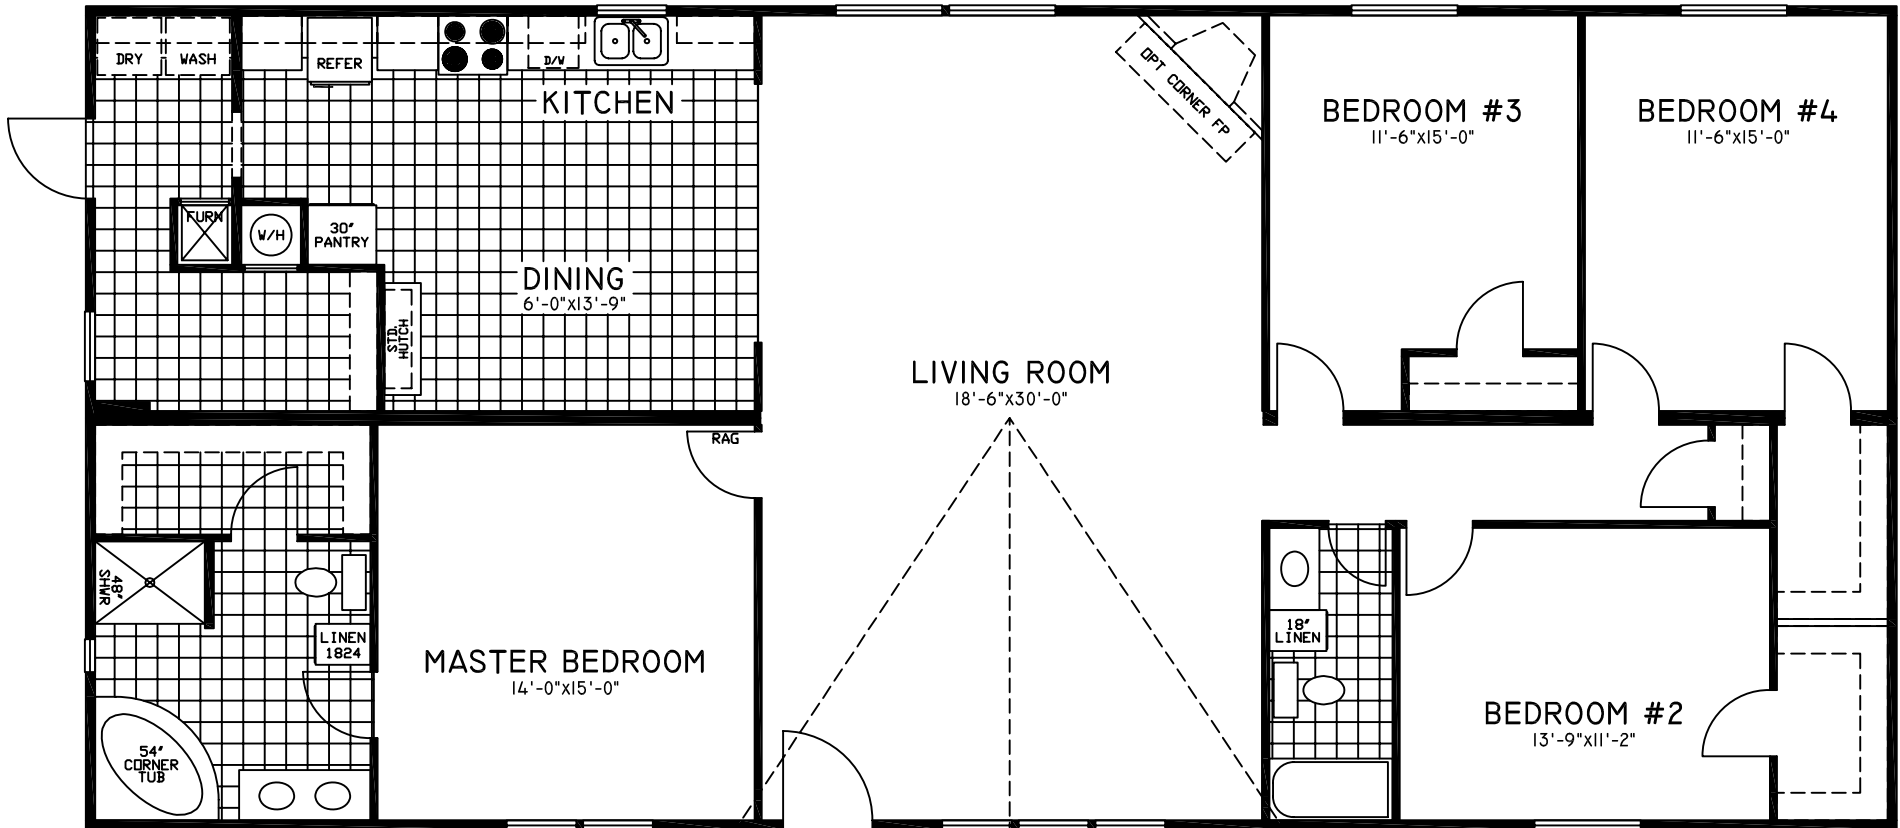

OPT. PATIO DOOR

"EMERALD"
MODEL 4203
32x70
4 BR-2 BA
APPROX 1980 SF

CAPPAERT MFG HOUSING
VICKSBURG, MISS

SCALE	REVISIONS	BY	DATE
DATE			
DRN	CKD		
AP'VD			
TITLE	BROCHURE		NO #####