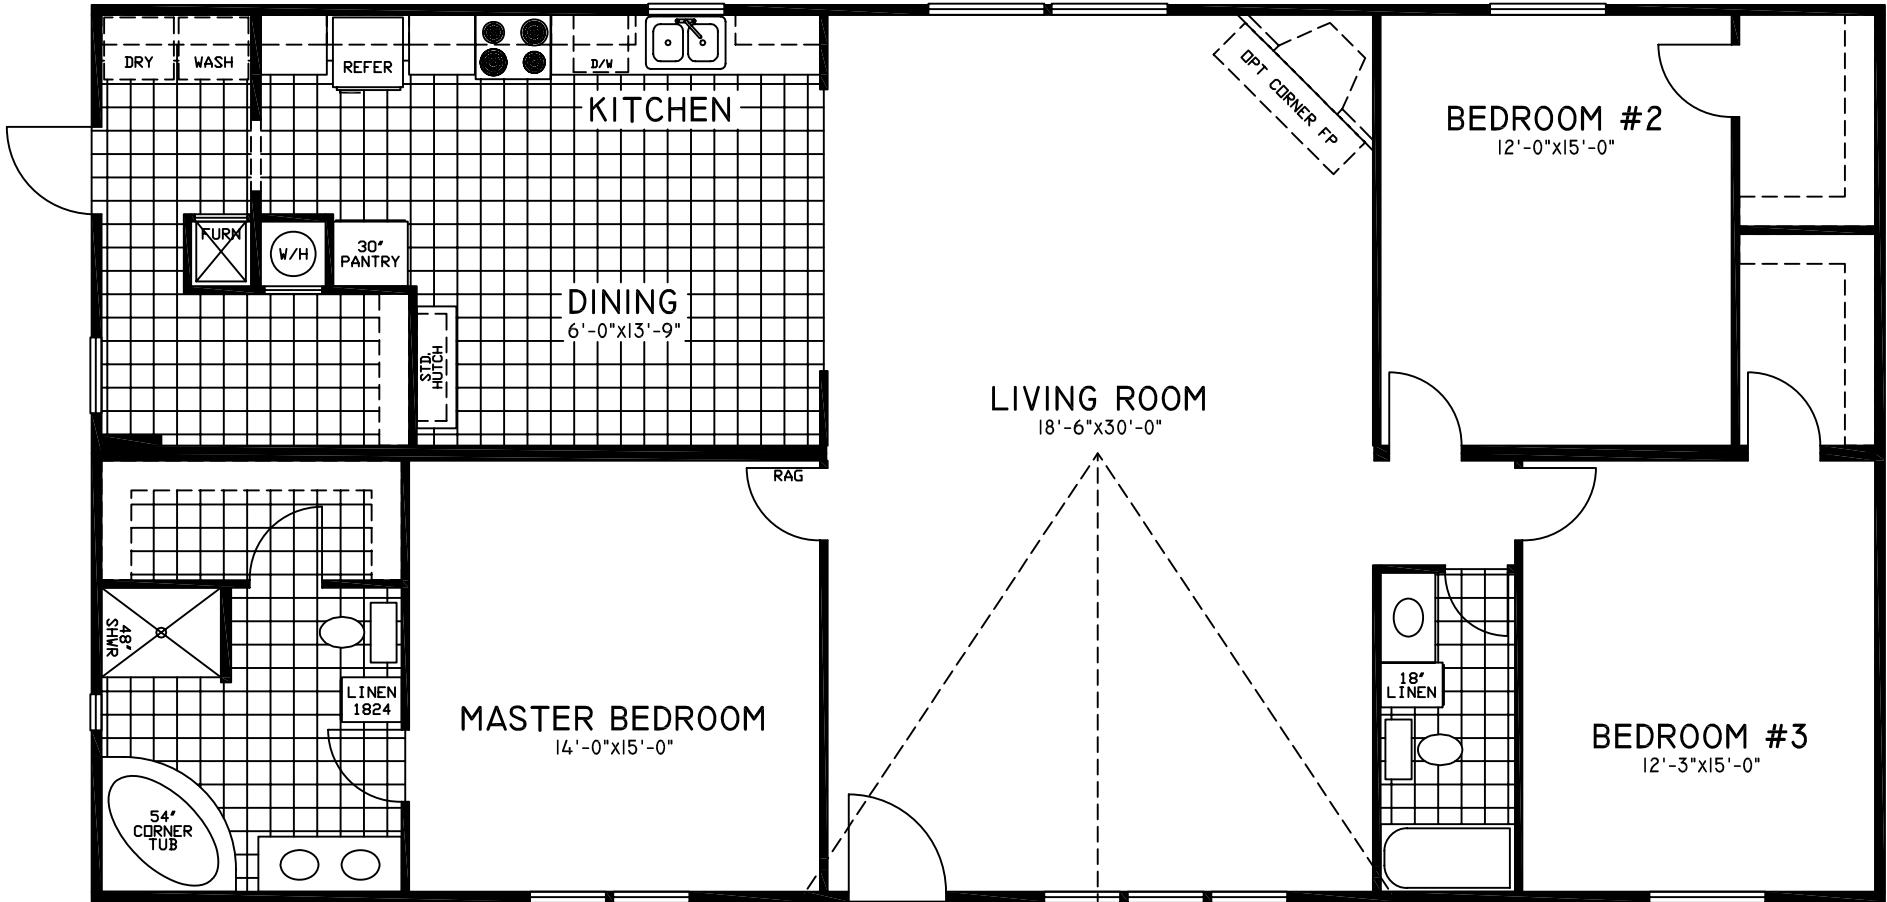

OPT. PATIO DOOR

"EMERALD"  
MODEL 4202  
32x64  
3 BR-2 BA  
APPROX 1800 SF

CAPPAERT MFG HOUSING  
VICKSBURG, MISS

SCALE	REVISIONS	BY	DATE
DATE			
DRN	CKD		
AP'VD			
TITLE		NO	
BROCHURE			#####