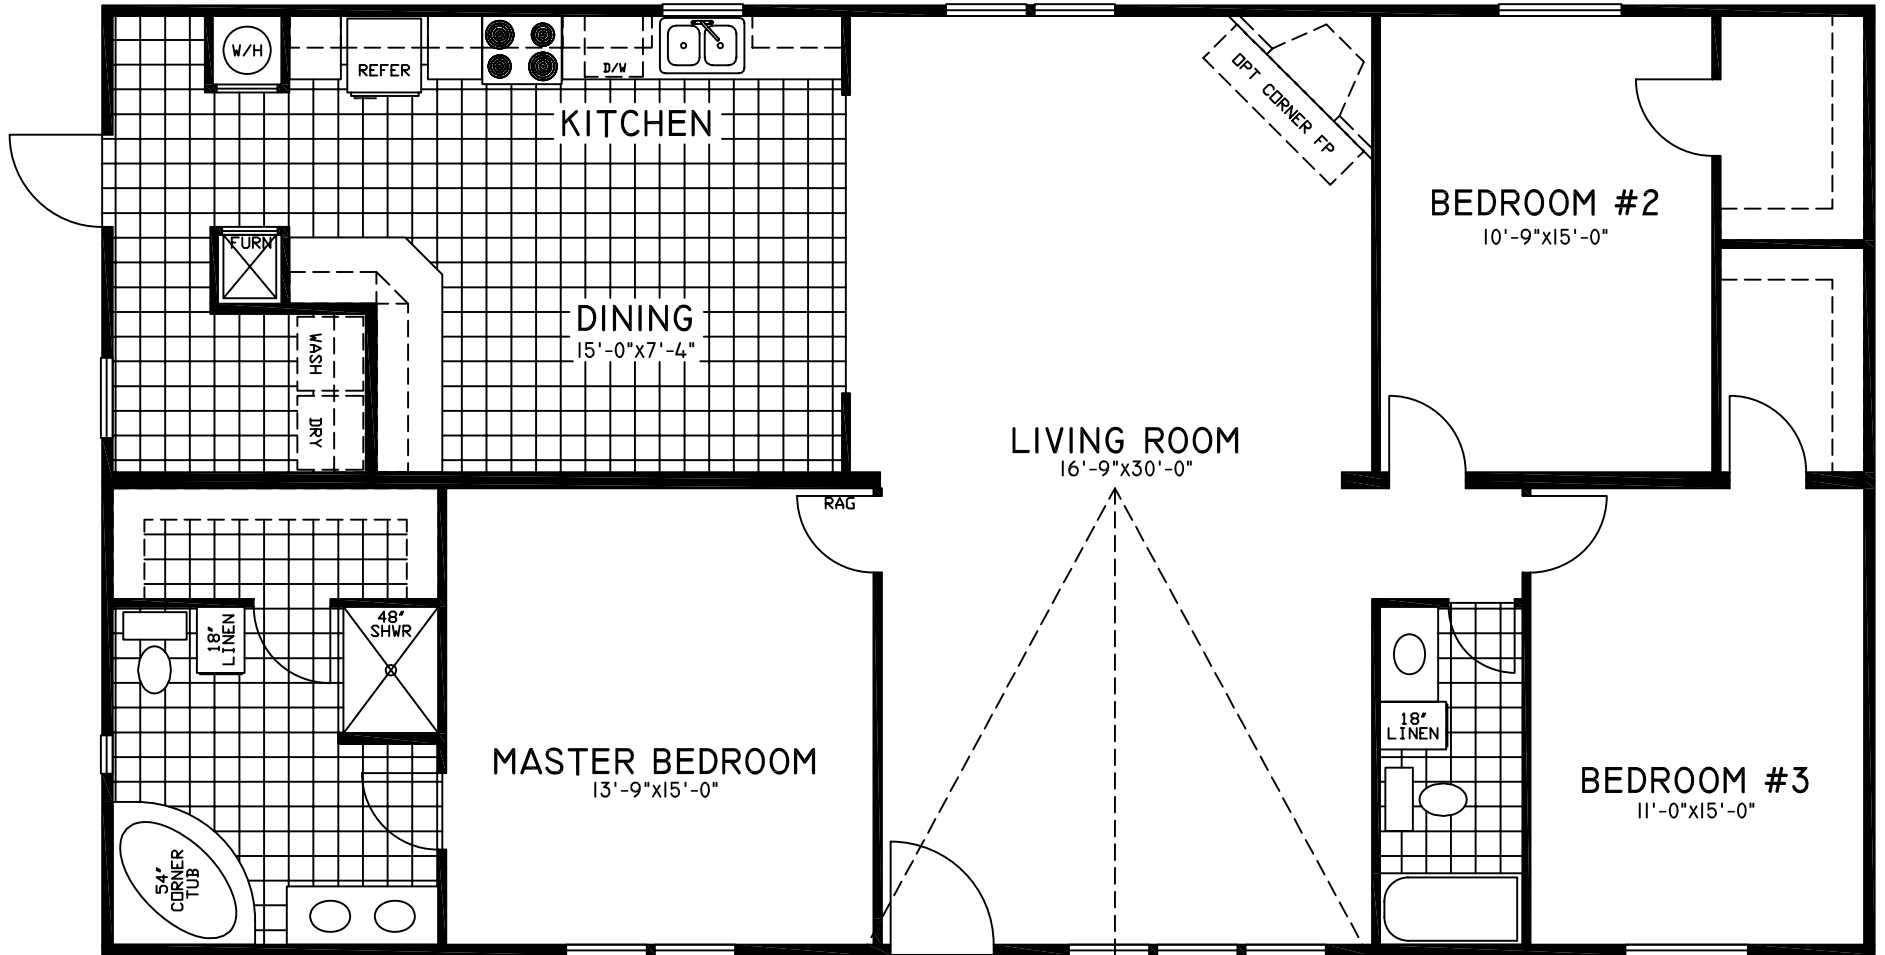

OPT. PATIO DOOR

"EMERALD"  
 MODEL 4201  
 32x60  
 3 BR-3 BA  
 APPROX 1680 SF

CAPPAERT MFG HOUSING  
 VICKSBURG, MISS

SCALE	REVISIONS	BY	DATE
DATE			
DRN	CKD		
AP'VD			
TITLE	BROCHURE		NO #####