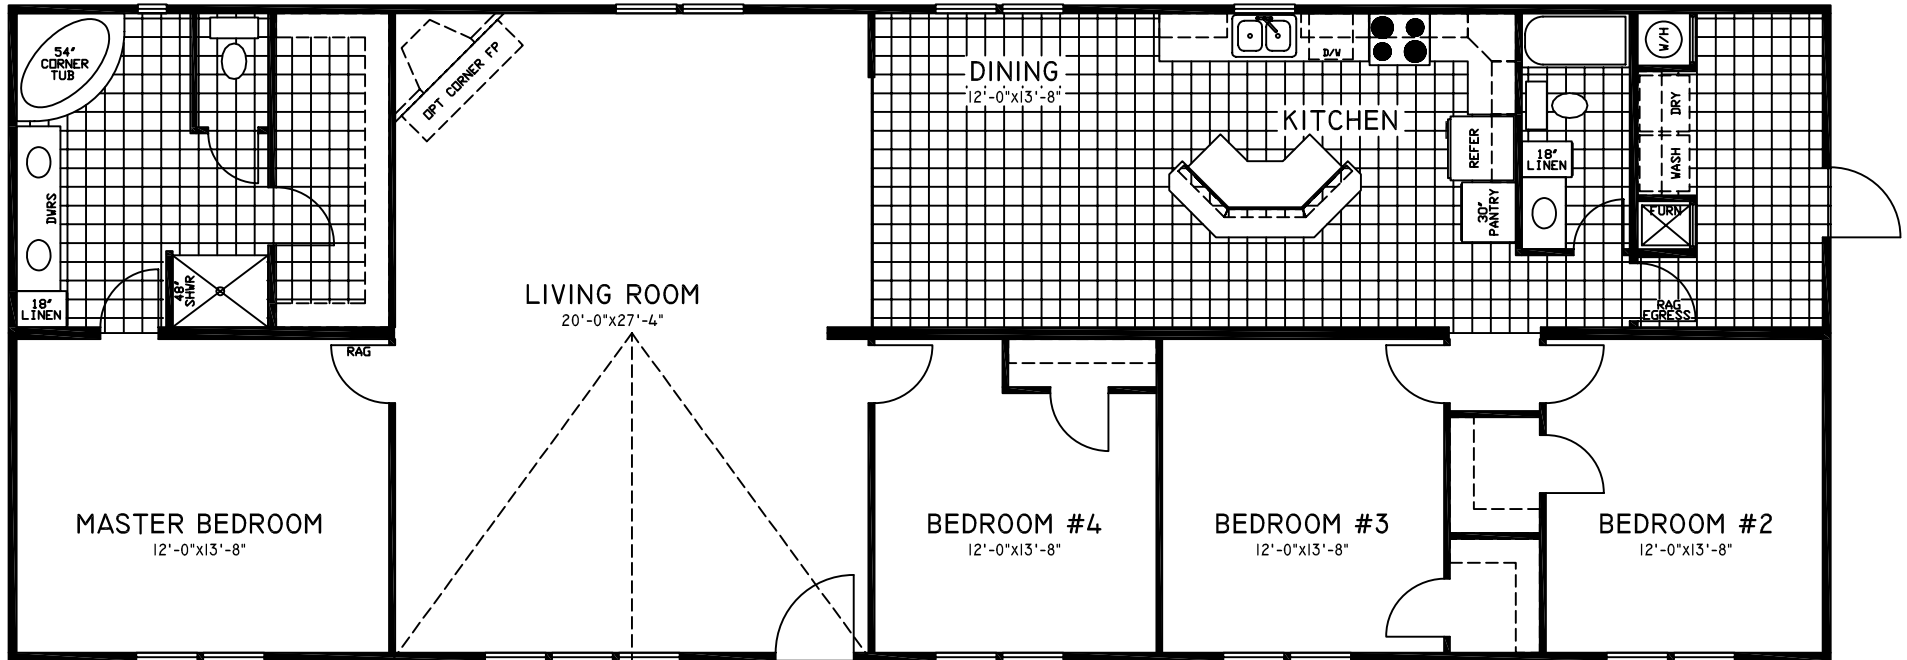

OPT. PATIO DOOR

"EMERALD"
 MODEL 4104
 28x80
 4 BR-2 BA
 APPROX 2077 SF

CAPPAERT MFG HOUSING VICKSBURG, MISS			
SCALE	REVISIONS	BY	DATE
DATE			
DR'N	CKD		
APP'VD			
TITLE	BROCHURE		NO #####