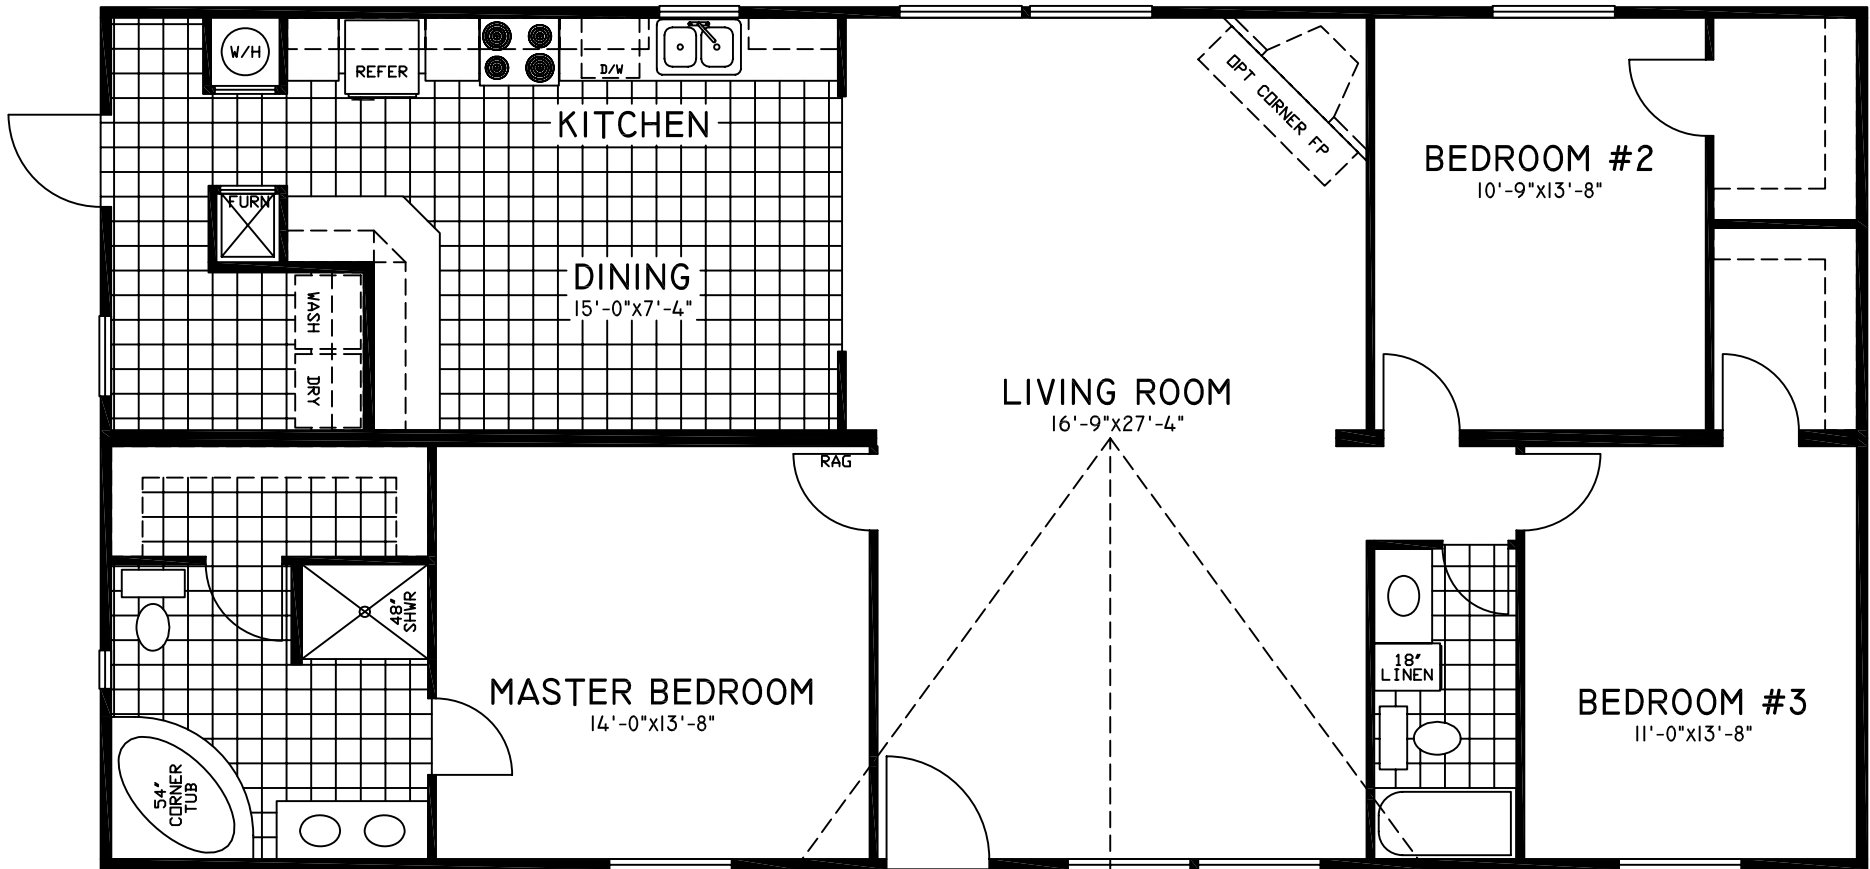

OPT. PATIO DOOR

"EMERALD"
 MODEL 4101
 28x60
 3 BR-2 BA
 APPROX 1530 SF

CAPPAERT MFG HOUSING
 VICKSBURG, MISS

SCALE	REVISIONS	BY	DATE
DATE			
DRN CKD			
APP'VD			
TITLE	BROCHURE		NO #####